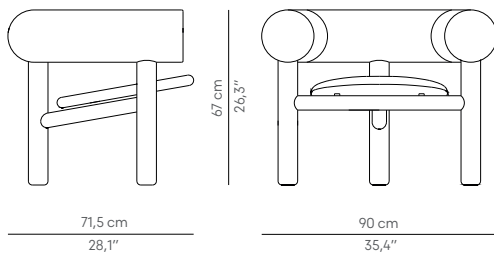

KIM

ARM CHAIR

DIMENSIONS

WIDTH 90 cm | 35,4"
DEPTH 71,5 cm | 28,1"
HEIGHT 67 cm | 26,3"

MATERIALS

STRUCTURE Ash Wood
UPHOLSTERY Leather

PACKAGING

DIMENSIONS W 95 cm | 37,4" D 76,5 cm | 30,1" H 72 cm | 28,3"
VOLUME 0,523 m³ | 18,4 ft³

LEAD TIME

Production time is between 6 to 8 weeks for this product.
Delivery time is not included.
All of our furniture can be made to measure and it is available in different finishes.
Please note that the colours and materials shown are for reference only and small variations may occur.