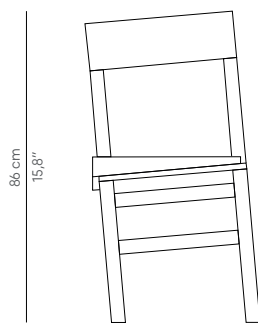

*SLIP*

CHAIR

52 cm  
4,7"

86 cm  
15,8"

48 cm  
17,7"

DIMENSIONS

WIDTH 48 cm | 18,9"  
DEPTH 52 cm | 20,4"  
HEIGHT 86 cm | 33,8"

MATERIALS

FRONT STONE Nero Marquina Marble  
STRUCTURE White Wood

PACKAGING

DIMENSIONS W 53 cm | 20,8" D 57 cm | 22,4" H 91 cm | 35,8"  
VOLUME 0,275 m<sup>3</sup> | 9,71 ft<sup>3</sup>

LEAD TIME

Production time is between 6 to 8 weeks for this product.  
Delivery time is not included.  
All of our furniture can be made to measure and it is available in different finishes.  
Please note that the colours and materials shown are for reference only and small variations may occur.